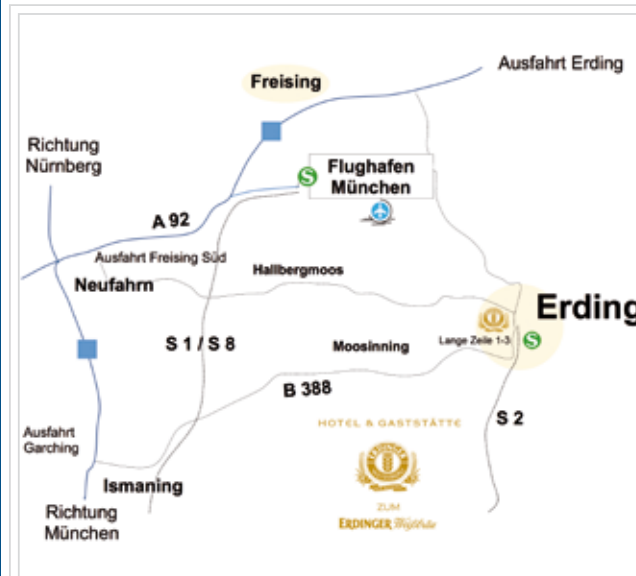

HOTEL & GASTSTÄTTE

ZUM
ERDINGER *Weißbräu*

www.hotel-erdinger-weissbraeu.de

Restaurant

Feel the heart beat of a Bavarian beer hall...

The restaurant 'Zum Erdinger Weißbräu' is divided into several rooms, the main one being the Schwemme (traditional public bar) with its huge solid round wooden tables and historical atmosphere.

Hotel

Your stay under a 4 star roof and a little extra...

In the centre of the former ducal town of Erding stands the 4 star hotel 'Zum Erdinger Weißbräu' whose history and brewing tradition reach back to 1537.